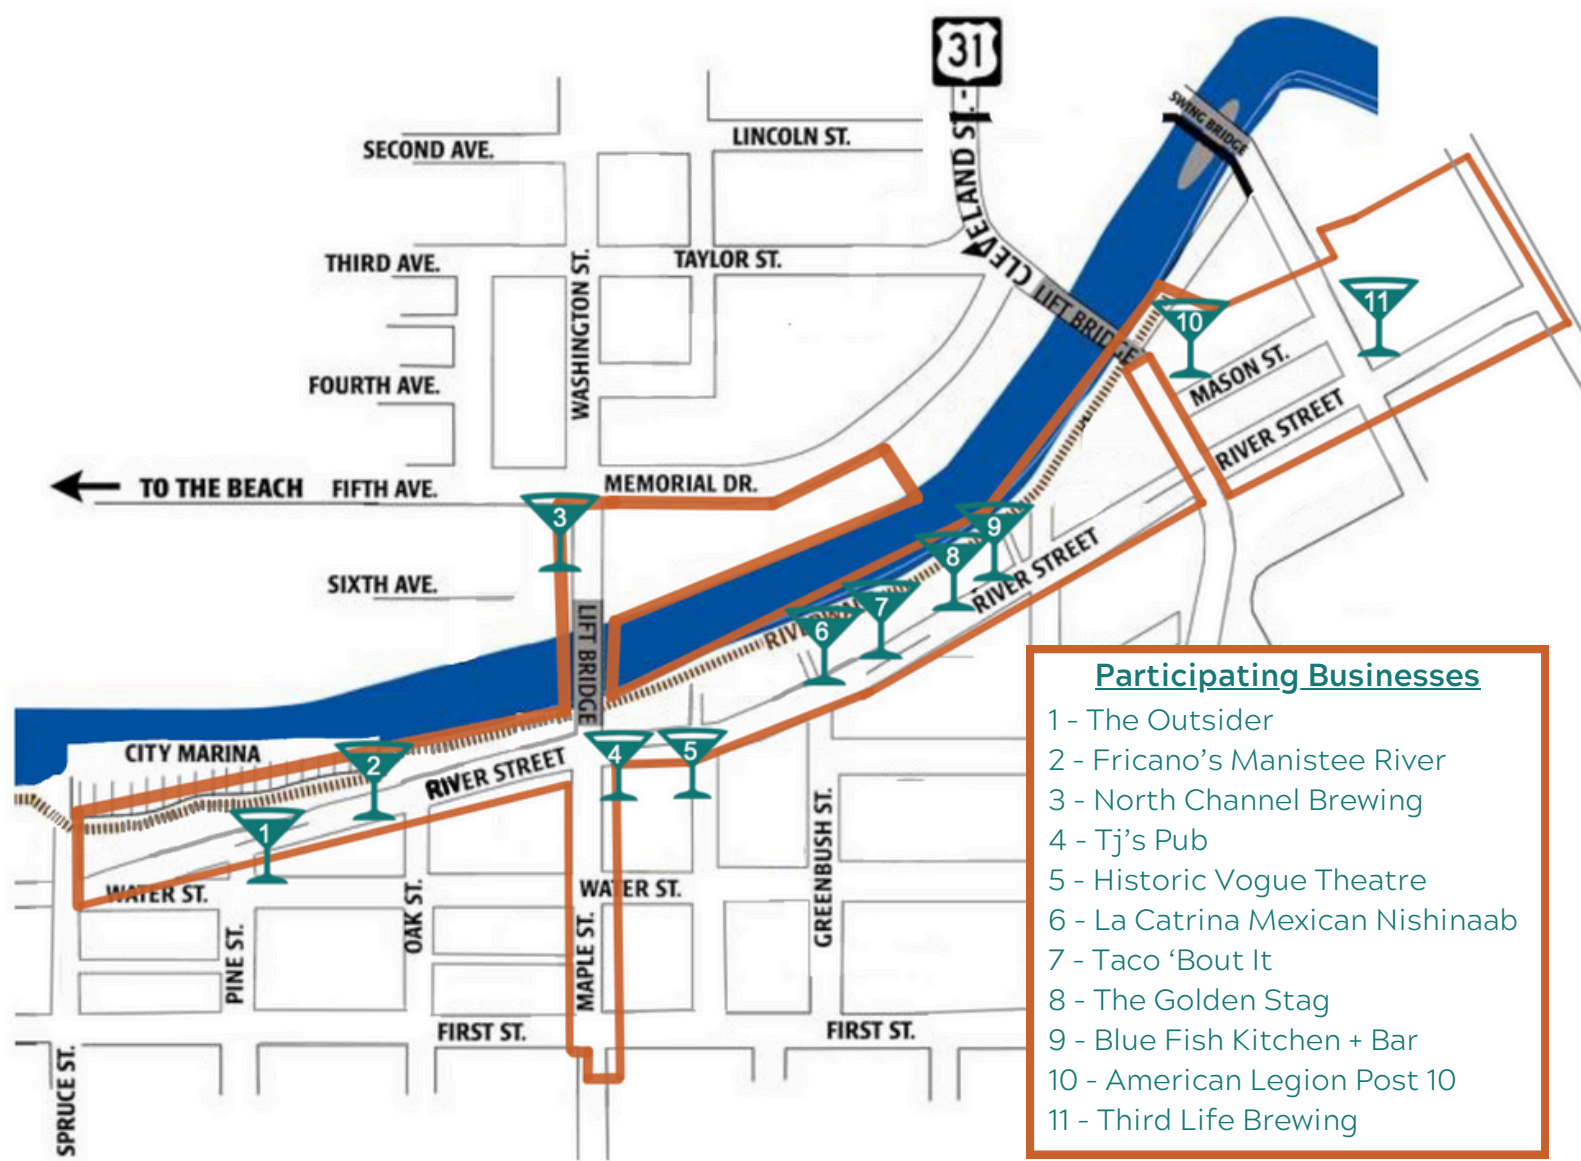

DOWNTOWN MANISTEE

The 'Stee Social District

Social District Rules

Anyone ages 21+ can purchase an alcoholic beverage from a participating establishment and carry/consume it outdoors.

Drinks must be purchased at a participating provider and be in a designated container.

11 am to 10 pm Daily.

Only one drink per designated container. You must dispose your container before purchasing another.

Dispose of your cup in a proper trash receptacle.

No cans, glass bottles or outside drinks are permitted in the social district per state and local law.

Stay within the Social District boundaries. No beverage/container can leave the area.

Social District drinks cannot cross the US31 Highway. To cross the US 31 Hwy with Social District drinks, use the Riverwalk. Follow the signs!

Use the QR code for a virtual map.

Always Drink Responsibly!

WALK THE 'STEE YEAR-ROUND

DOWNTOWN MANISTEE
michigan

Photo Credit: Manistee County Tourism Authority