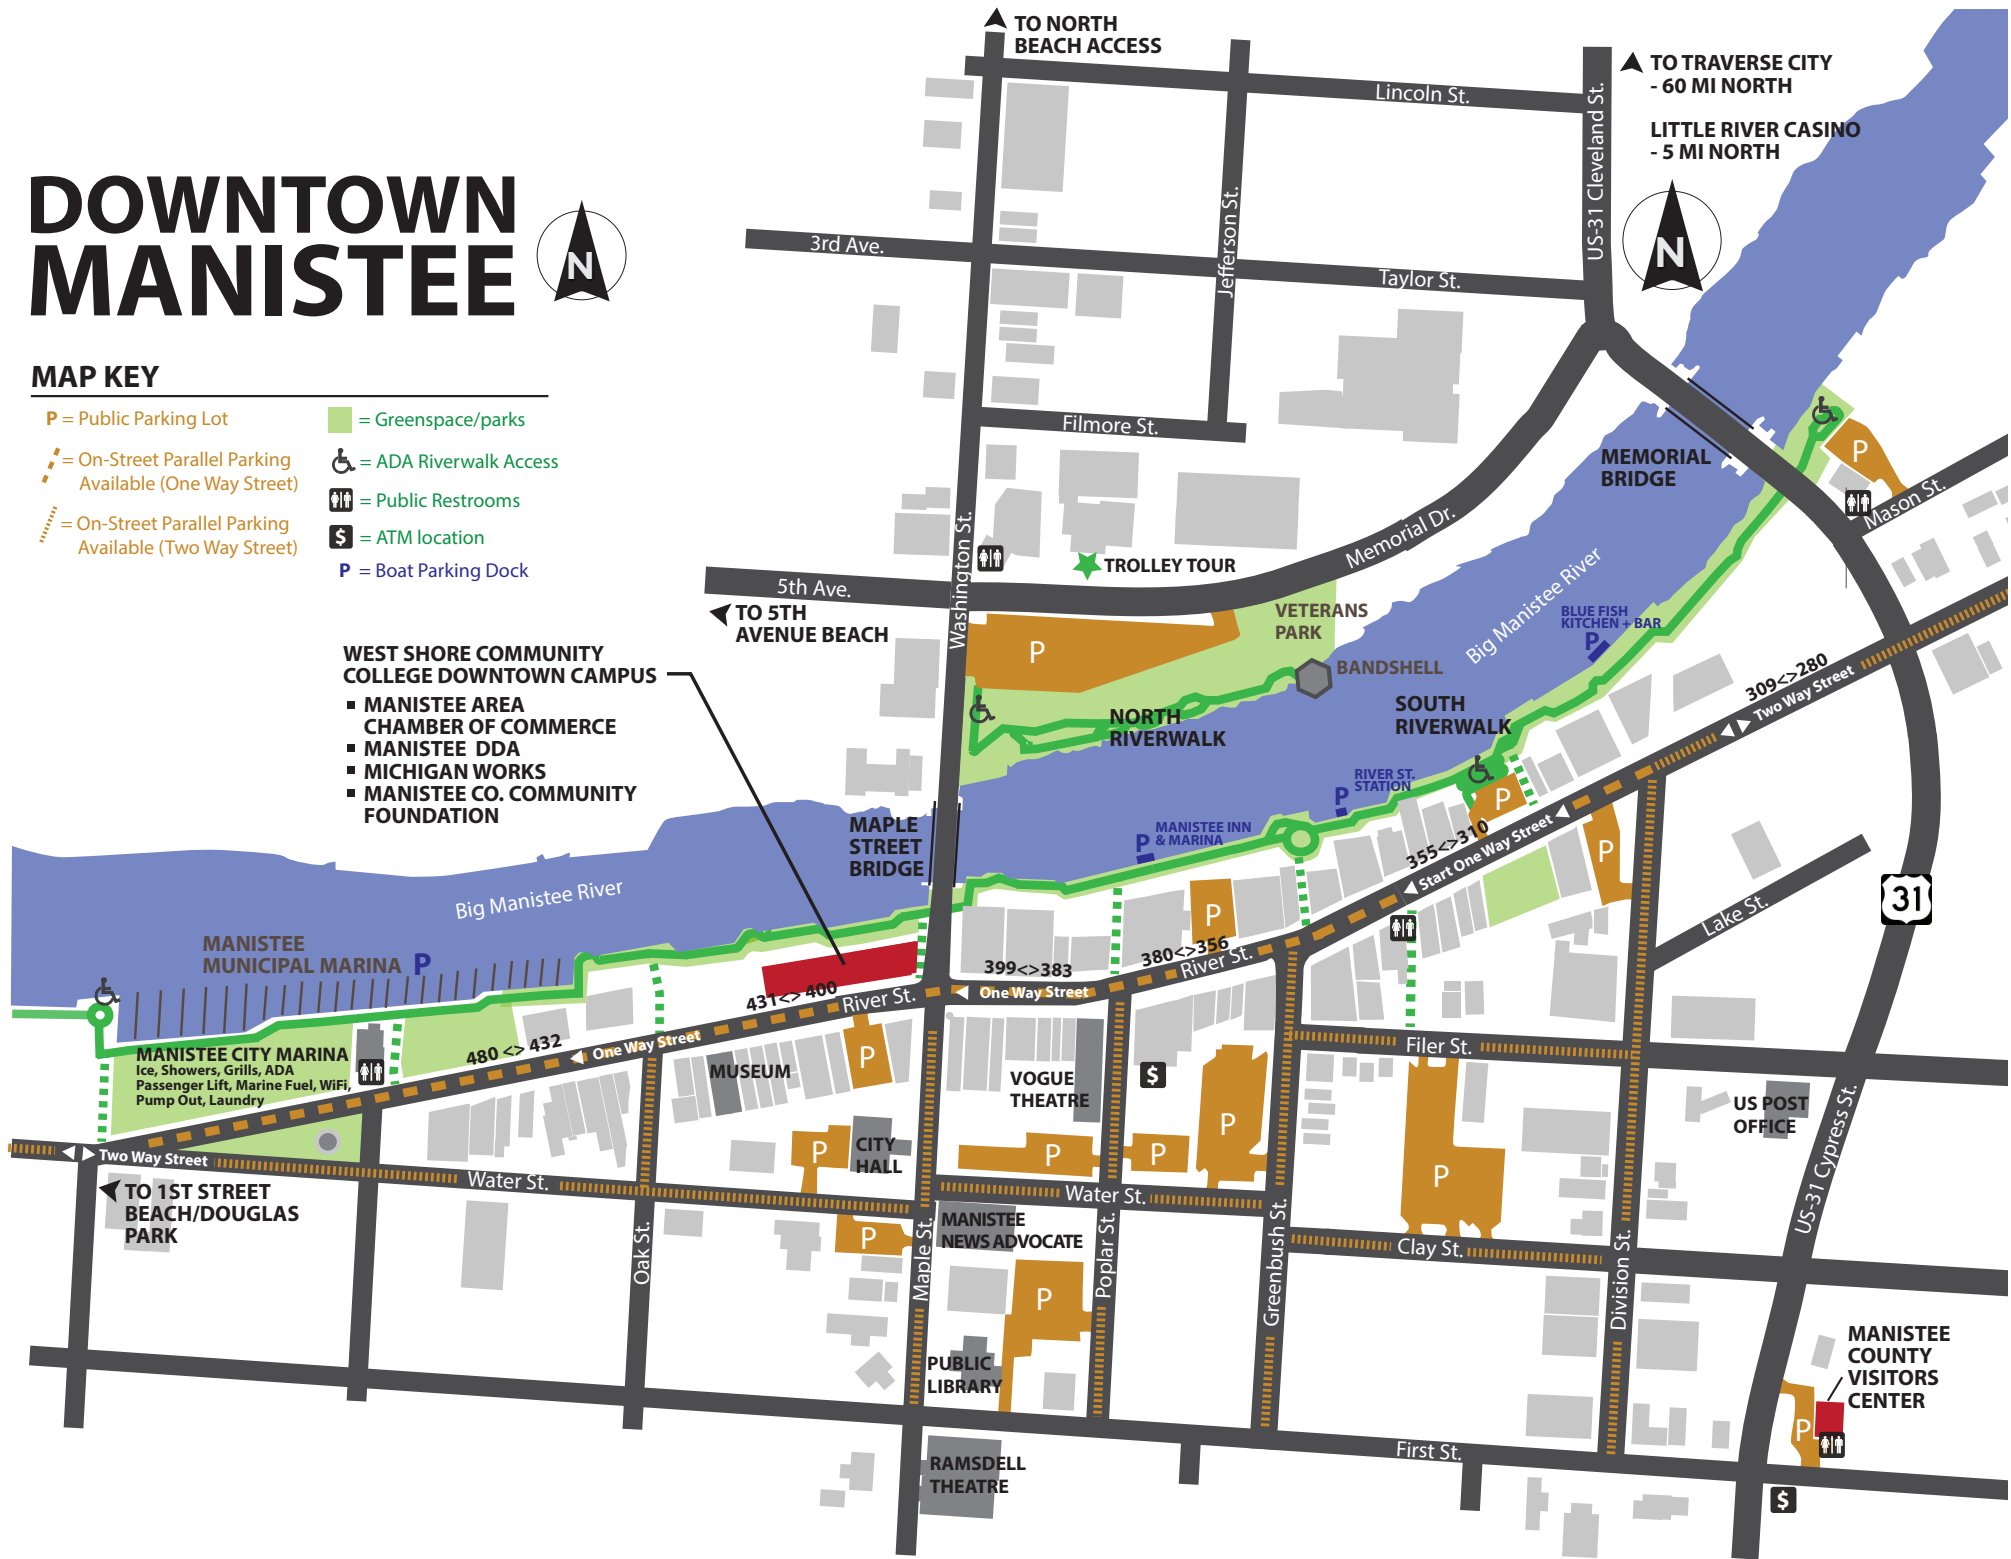

# DOWNTOWN MANISTEE

## MAP KEY

- P = Public Parking Lot
- = Greenspace/parks
- - - = On-Street Parallel Parking Available (One Way Street)
- ♿ = ADA Riverwalk Access
- - - = On-Street Parallel Parking Available (Two Way Street)
- ♿ = Public Restrooms
- \$ = ATM location
- P = Boat Parking Dock

- WEST SHORE COMMUNITY COLLEGE DOWNTOWN CAMPUS**
- MANISTEE AREA CHAMBER OF COMMERCE
  - MANISTEE DDA
  - MICHIGAN WORKS
  - MANISTEE CO. COMMUNITY FOUNDATION

▲ TO TRAVERSE CITY  
- 60 MI NORTH  
LITTLE RIVER CASINO  
- 5 MI NORTH

3RD AVE.

5TH AVE.

MEMORIAL DR.

MEMORIAL BRIDGE

MASON ST.

BANDSHELL

SOUTH RIVERWALK

NORTH RIVERWALK