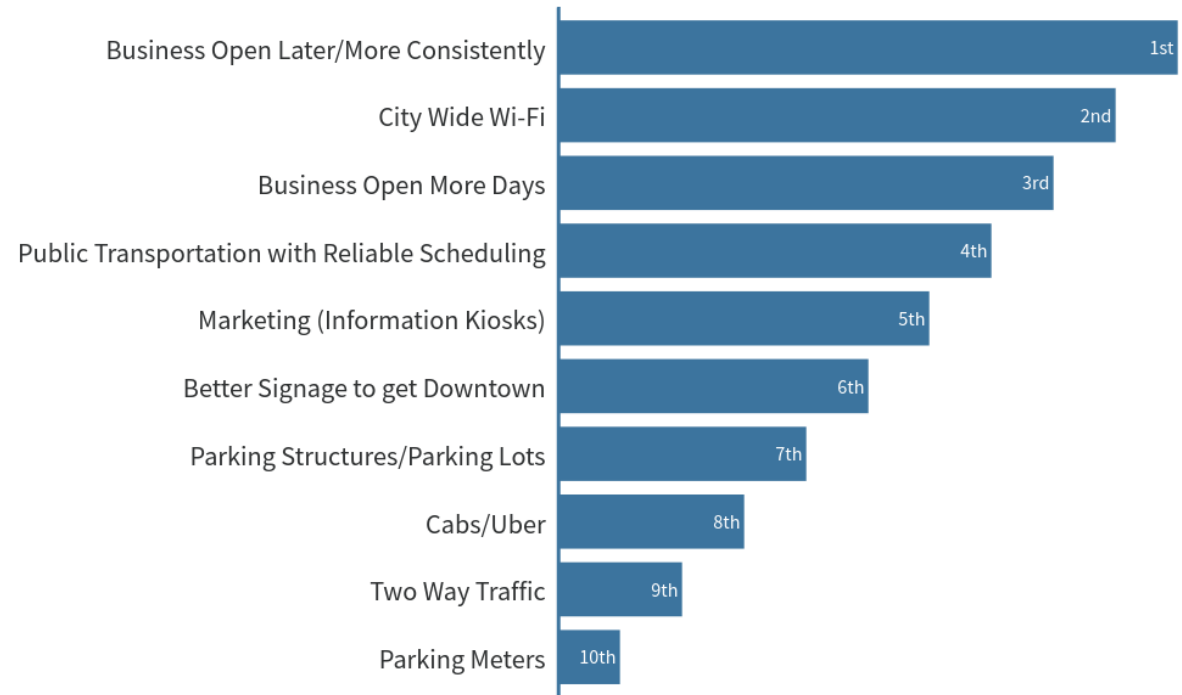

Access

(103 submissions)

Access

When poll is active, respond at [PollEv.com/manistee](https://www.poll-ev.com/manistee)