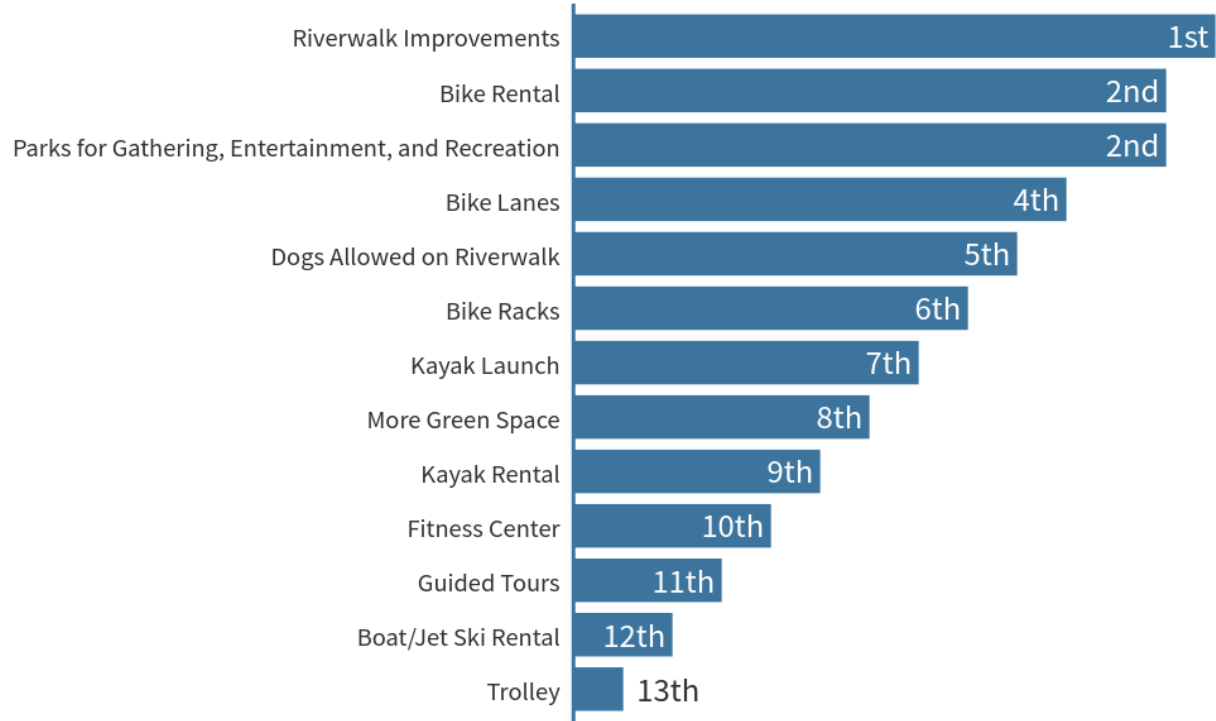

Recreation

When poll is active, respond at [Pollevo.com/manistee](https://www.pollevo.com/manistee)