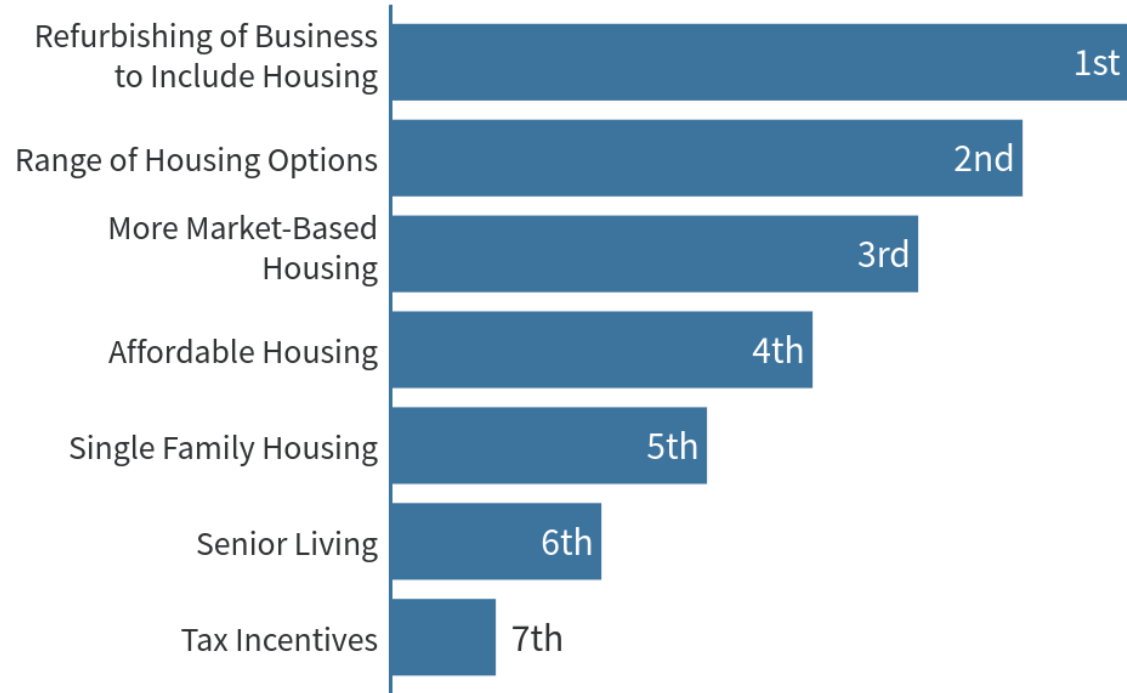

Living Downtown

When poll is active, respond at PollEv.com/manistee