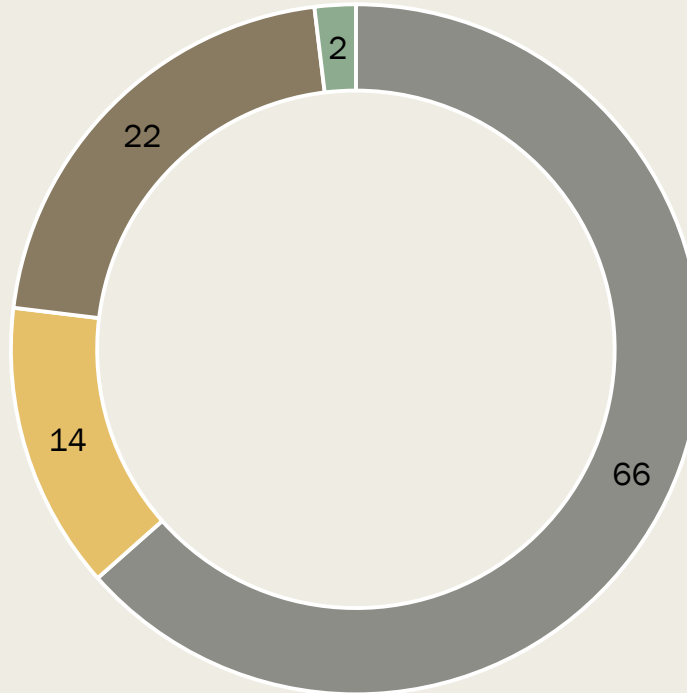

Employment Status

(104 submissions)

■ Full Time ■ Part Time ■ Retired ■ None