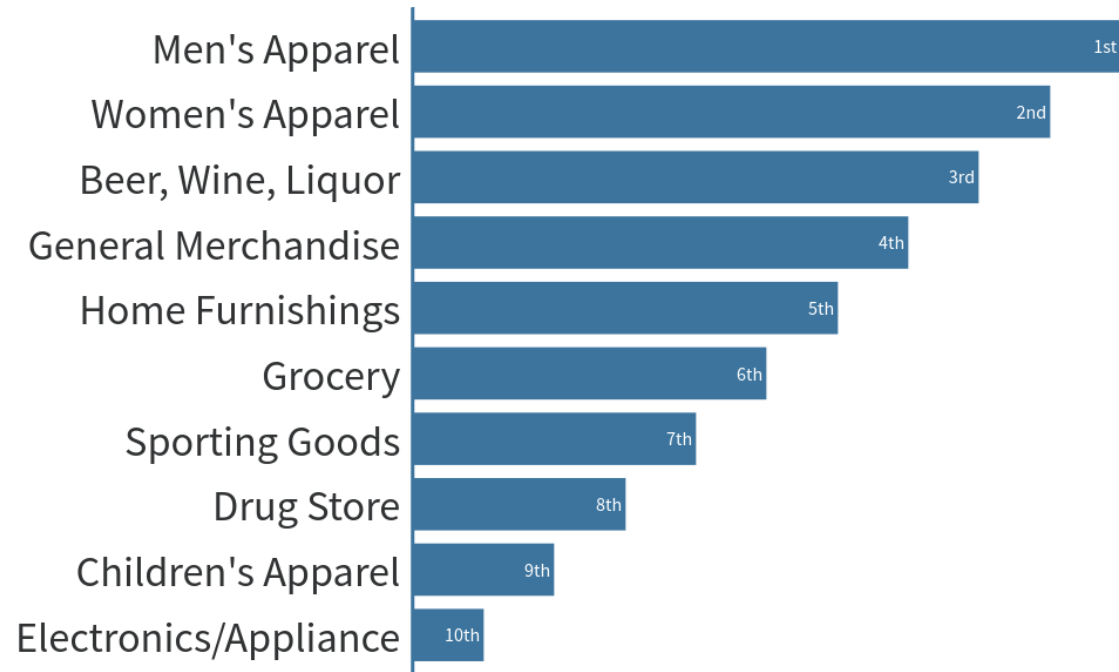

Shopping

When poll is active, respond at [PollEv.com/manistee](https://www.pollevo.com/manistee)