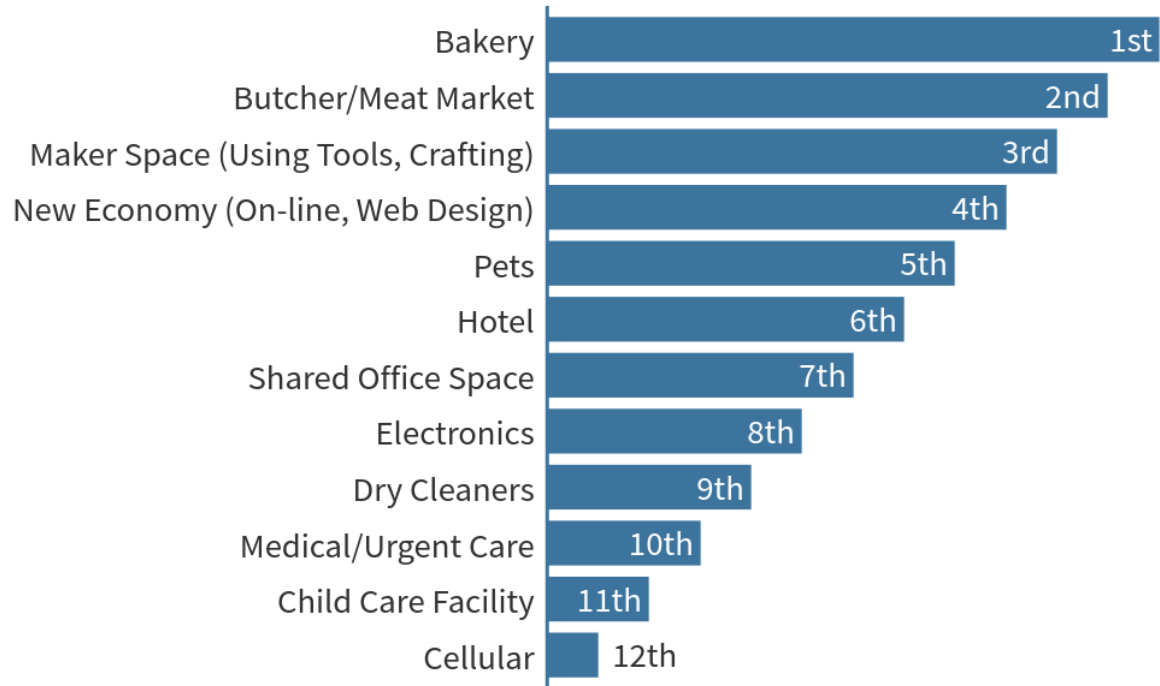

Business

When poll is active, respond at [PollEv.com/manistee](https://www.poll-ev.com/manistee)