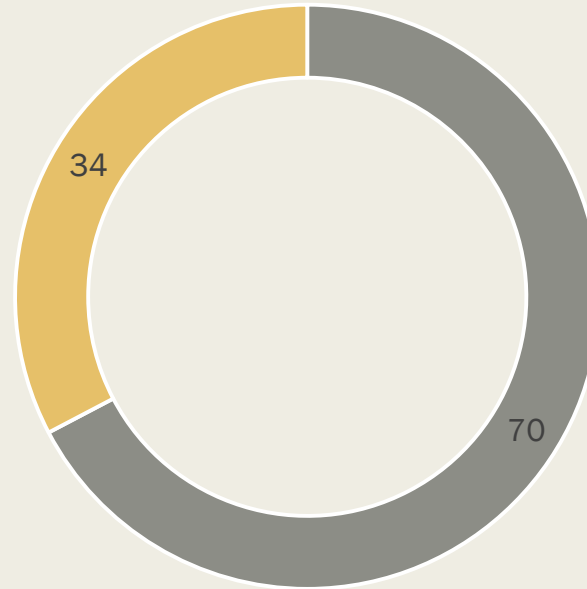

# Age

(102 submissions)

■ 16-25 ■ 26-35 ■ 36-50 ■ 50+

# Gender

(105 submissions)

■ Male ■ Female

# Resident Status

(103 submissions)

■ Full Time   ■ Seasonal

# Resident Of The City Of Manistee

*(104 submissions)*

■ Yes ■ No