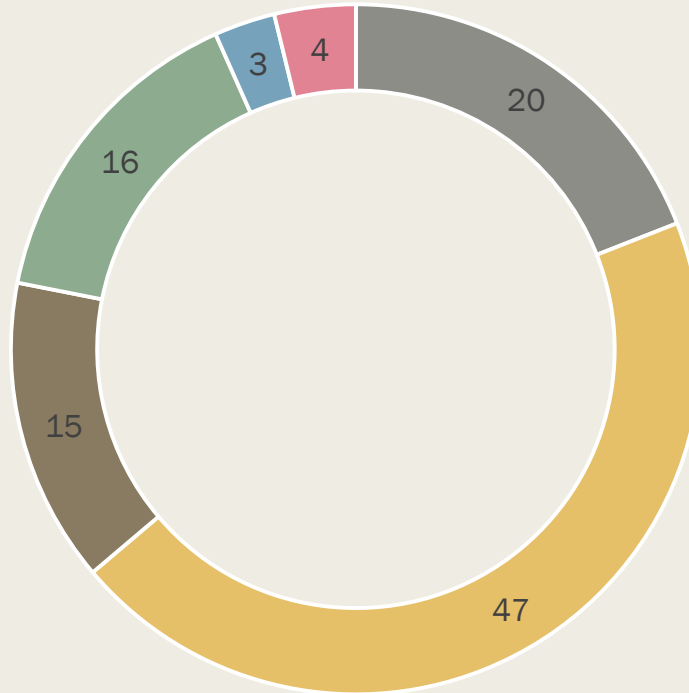

# Resident Of The City Of Manistee

*(104 submissions)*

■ Yes ■ No

# Employment Status

(104 submissions)

■ Full Time ■ Part Time ■ Retired ■ None

# Total In Household

(105 submissions)

■ 1 ■ 2 ■ 3 ■ 4 ■ 5 ■ 6+