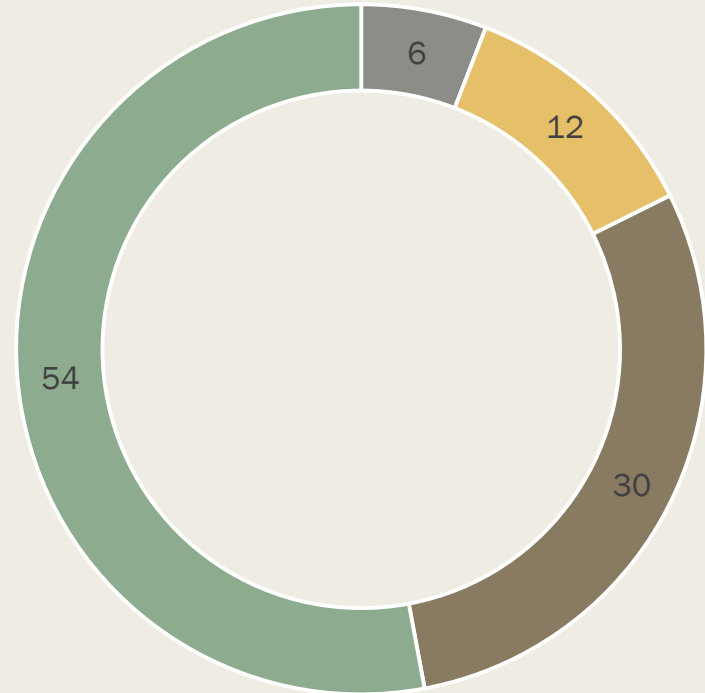

# IMAGINE MANISTEE

SURVEY RESULTS

# Age

(102 submissions)

■ 16-25 ■ 26-35 ■ 36-50 ■ 50+