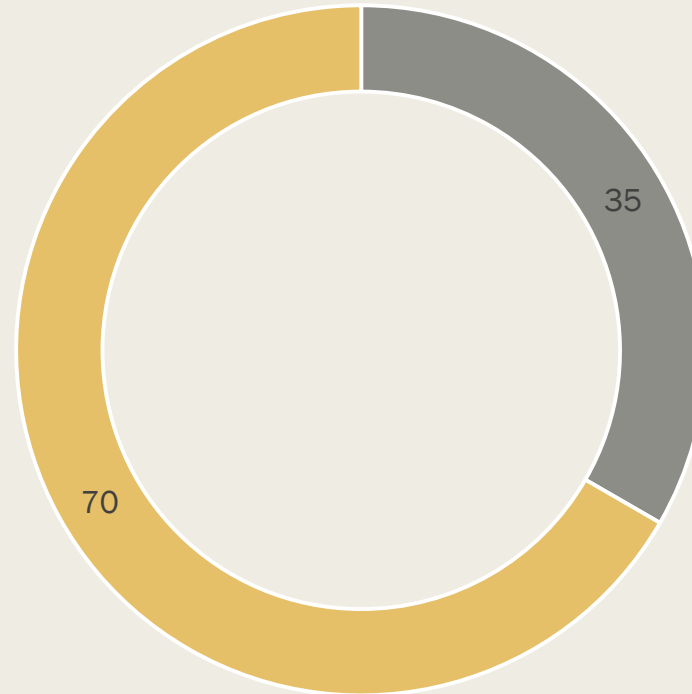

# IMAGINE MANISTEE

SURVEY RESULTS

# Age

(102 submissions)

■ 16-25 ■ 26-35 ■ 36-50 ■ 50+

# Gender

(105 submissions)

■ Male ■ Female